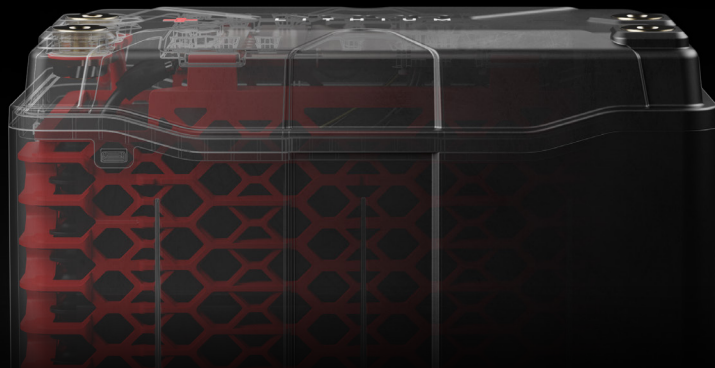

12V

120Ah

NLX31

GROUP 31 DUAL-PURPOSE LITHIUM BATTERY.

DUAL-PURPOSE.

MORE STARTING POWER. LONGER RUN TIME.

The most highly-designed and engineered lithium dual-purpose battery series ever. Featuring an active BMS with more starting power, safety, longer run time, and universal fitment.

MORE WAYS TO CONNECT. FLEXIBLE TERMINAL OPTIONS.

NLX Terminals offer versatile customization options to fit your dual purpose needs across various applications.

3/8"-24 x 9/16" Terminal Bolt

3/8"-24 and 5/16"-24 Threaded Terminal