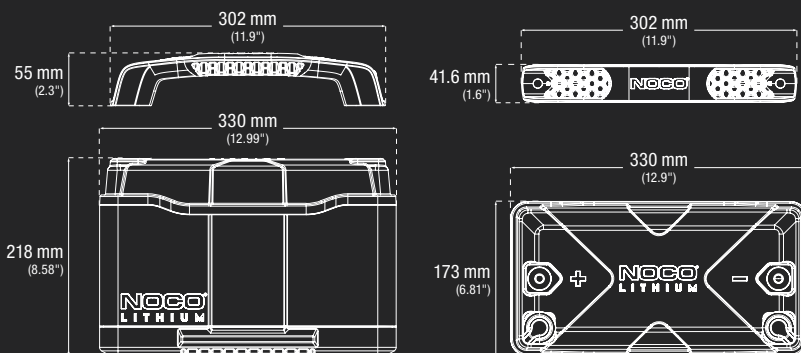

MORE WAYS TO CONNECT. FLEXIBLE TERMINAL OPTIONS.

NLX Terminals offer versatile customization options to fit your dual purpose needs across various applications.

3/8"-24 x 9/16" Terminal Bolt

3/8"-24 and 5/16"-24 Threaded Terminal

TECHNICAL SPECIFICATIONS

BCI SIZE:	Group 31
CHEMISTRY:	Lithium Iron Phosphate (LiFePO4)
NOMINAL VOLTAGE:	12.8V
AMP-HOURS:	120Ah
WATT-HOURS:	1536Wh
STARTING CURRENT:	1600A
CHARGING VOLTAGE:	14.6V
CHARGING CURRENT:	120A
OPERATING TEMPERATURE:	-4° to 122°F (-20°C to 50°C)
CHARGING TEMPERATURE:	14° to 122°F (-10°C to 50°C)
STORAGE TEMPERATURE:	-4° to 122°F (-20°C to 50°C)
WEIGHT:	33 lbs (14.97kg)

VOLUMETRICS:	Master Carton:	Units Per Pallet:
	Dimensions:	45 units
	Weight: 39.69 lbs	
	Quantity: 1	
	UPC: 0-46221-22004-9	
	UCC: 0004622122049	

WHAT'S IN THE BOX

*Accessories not to scale with NLX31

(4) Terminal Covers