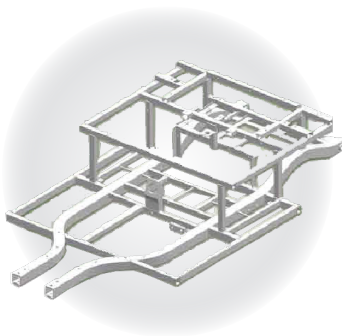

STARMAX

M SERIES

www.starmaxgolfcart.com

- With thickened and widened seat, more comfortable and safer for passengers.

- Front single leaf spring + cylindrical shock absorber, less parts, more reliable structure and lower failure rate

- All the standard parts of the chassis are treated with Dacromet technology. Stronger rust resistance

- The material of the body frame is high-strength aluminum alloy. Cruising range is increased by 25% than the iron frame

- The rare axle is developed according to passenger car standards, more reliable performance and service life

Advanced technology motor is adopted. Stronger power performance

SPECIFICATIONS

SG-M8

Motor	48V/4kw
Battery	Maintenance free battery, 8V*6
Charger	Computer intelligent charger
Transaxle	16:1
Overall Size	3778*1200*1900mm
Ground clearance	110mm
Tread distance	front880/rear990mm
Net weight	370kg
Loading	8 people
Braking dist	4.5m
Turning radius	5.8m
Climbing ability	18%
Maximum mileage	80km
Color Options	White, Blue, Silver White, Yellow, Red, Lemon Green, Green, Champagne, Black, Pink, Ferrari Red, Sky Blue

SG-M8

Starmax M SERIES 8 Seats Golfcart

The difference between ordinary and extraordinary is that little extra. Starmax Golf Carts are designed to propel your golf adventure with *impeccable rides, optimum performance*, and *par excellence technology*.