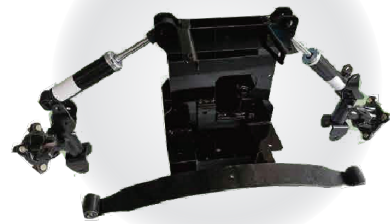

STARMAX

M SERIES

www.starmaxgolfcart.com

- With thickened and widened seat, more comfortable and safer for passengers.

- Front single leaf spring + cylindrical shock absorber, less parts, more reliable structure and lower failure rate

- All the standard parts of the chassis are treated with Dacromet technology. Stronger rust resistance

- The material of the body frame is high-strength aluminum alloy. Cruising range is increased by 25% than the iron frame

- The rare axle is developed according to passenger car standards, more reliable performance and service life

Advanced technology motor is adopted. Stronger power performance

SPECIFICATIONS

SG-M8

Motor	48V/4kw
Battery	Maintenance free battery, 8V*6
Charger	Computer intelligent charger
Transaxle	16:1
Overall Size	3778*1200*1900mm
Ground clearance	110mm
Tread distance	front880/rear990mm
Net weight	370kg
Loading	8 people
Braking dist	4.5m
Turning radius	5.8m
Climbing ability	18%
Maximum mileage	80km
Color Options	White, Blue, Silver White, Yellow, Red, Lemon Green, Green, Champagne, Black, Pink, Ferrari Red, Sky Blue