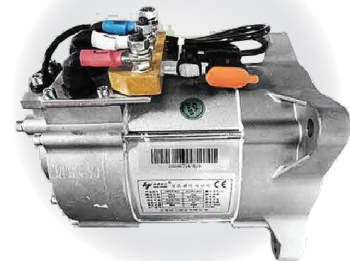

- All the standard parts of the chassis are treated with Dacromet technology. Stronger rust resistance

- The material of the body frame is high-strength aluminum alloy. Cruising range is increased by 25% than the iron frame

- The rare axle is developed according to passenger car standards, more reliable performance and service life

Advanced technology motor is adopted. Stronger power performance

SPECIFICATIONS

SG-M8

Motor	48V/4kw
Battery	Maintenance free battery, 8V*6
Charger	Computer intelligent charger
Transaxle	16:1
Overall Size	3778*1200*1900mm
Ground clearance	110mm
Tread distance	front880/rear990mm
Net weight	370kg
Loading	8 people
Braking dist	4.5m
Turning radius	5.8m
Climbing ability	18%
Maximum mileage	80km
Color Options	White, Blue, Silver White, Yellow, Red, Lemon Green, Green, Champagne, Black, Pink, Ferrari Red, Sky Blue