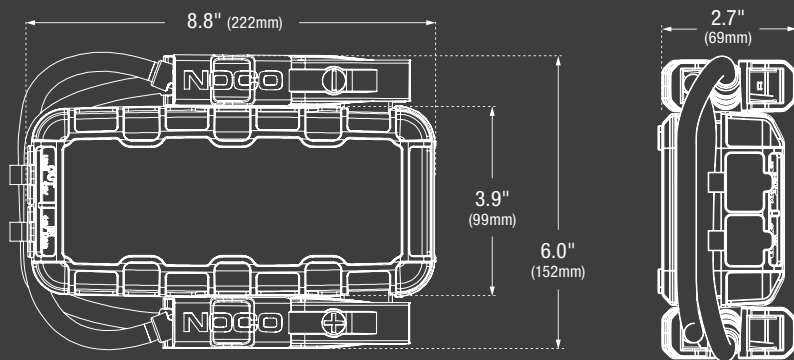

## WHAT'S IN THE BOX

\*Accessories not to scale with GB70

XGC Extension Cable

USB-MicroUSB

User Guide

XGC 12V Male Adapter

XGC 12V Female Adapter

Microfiber Storage Bag